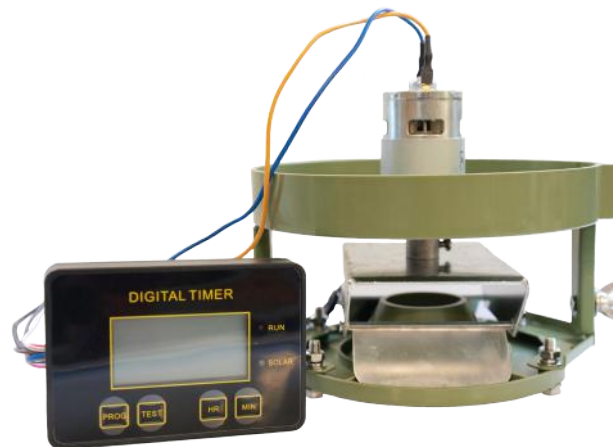

62012

Feeder 12V

Programming of up to 6 feeding and litter times
set scattering time 10 sec.
scatter-range: approx. 12-20 m
Motor speed: 50/75/100%

Delivery without battery