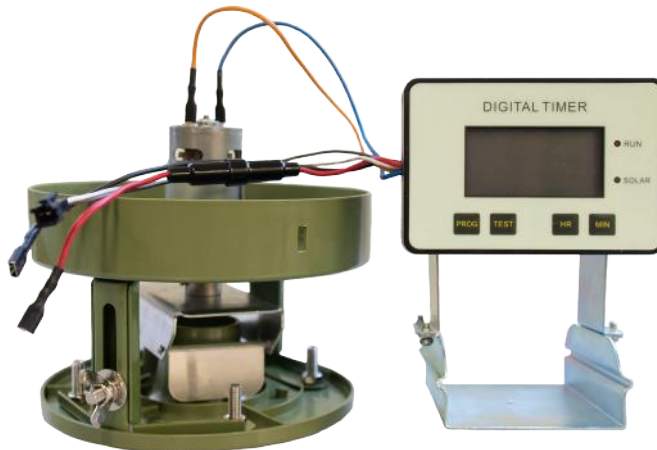

Automatic Feeders

62006

Feeder 6V

Programming of up to 6 feeding and litter times
set scattering time 10 sec.
scatter-range: approx. 8-12 m
Motor speed: 50/75/100%

Delivery without battery