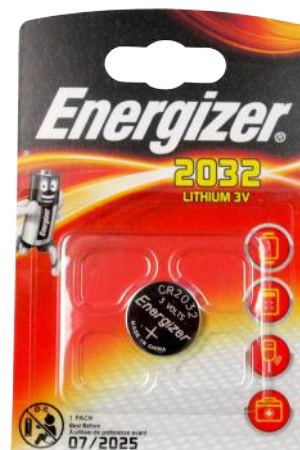

highly effective self-defense pepper-jet
wind-stable beam - reaches up to 5 meters
40 ml of cans - shelf life 3 years

Accessoires Batteries

AA-Batteries

29406

Alkaline Plus
Pack of 4

AAA-Batteries

29403

Alkaline Plus
Pack of 4

9 Volt Block-Battery

29122

Alkaline Plus
Pack of 1

Photo-Battery

29123

CR123
Photo-Lithium
1er Blister

Button-Battery

29132